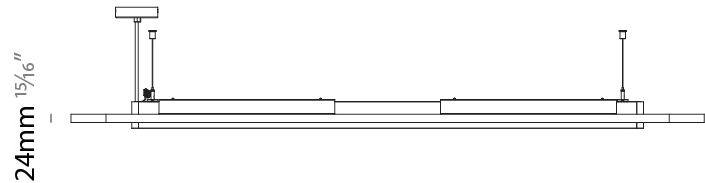

GENERAL

Series: Parallel
Brand: Prolicht
Division: Architectural
Mounting Type: Suspension
Mounting Location: Ceiling
Subcategory: Acoustic

PHYSICAL

Shape: Oblong
Length (mm): 1800
Length (in): 70 ⁷/₈
Width (mm): 500
Width (in): 19 ¹¹/₁₆
Light Distribution: Direct
Fixture Finish: [SSR / BKV / CWI / CRY / HAB / UFT / ITA / RUA / FTG / MYG / LOD / PUS / FRO / FUP / KIA / POP / BLS / SPG / MEY / GOH / GUM / CHC / COM / ABZ / JAG / OBR / MOS / ROR](#)
Holder Finish: [ANC / ASH / BNA / BTC / BZE / CEL / EGG / EVG / FOG / FOS / FST / FUA / IRI / IRO / KHA / LIC / LIM / MER / MSN / MUS / ONX / PEA / PLU / POL / PPY / RAY / ROY / RST / STE / SWD / TAN / TAU](#)
Fixture Material: Aluminum

Cable Details: [2,000mm / 78 3/4" or 6,000mm / 236 1/4" Transparent Cable](#)

ELECTRICAL

Lamp Type: LED (Zhaga Standard)
Input Wattage (W): 31
Total Output Wattage (W): 28.2
Dimming: [Phase Dimming / 0-10V Dimming / Matter Dimming](#)
Driver Included: Yes
Driver Location: Integrated
Driver Type: Constant Current - 120 / 277Vac
Driver Class: Class 2
Input Voltage (V): 120 - 277

LED

Color Temperature (°K): [2700 / 3000 / 3500 / 4000](#)
Nominal Lumen (lm): Max 2729
CRI: >90 CRI
Lamp Life (hrs): 50000

OPTICAL

Beam Angle: [46 / 62](#)

RATINGS AND CERTIFICATIONS

Certified By: CSA Certified to UL and CSA Standards
IP rating: IP20