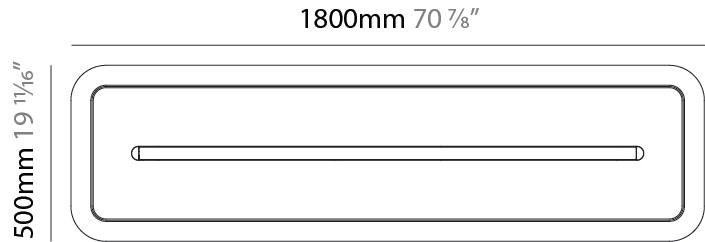

GENERAL

Series: Parallel
 Brand: Prolicht
 Division: Architectural
 Mounting Type: Suspension
 Mounting Location: Ceiling
 Subcategory: Acoustic

PHYSICAL

Shape: Oblong
 Length (mm): 1800
 Length (in): 70 ⁷/₈
 Width (mm): 500
 Width (in): 19 ¹¹/₁₆
 Light Distribution: Direct
 Diffuser: PMMA - Opal / Micro-Prism
 Fixture Finish: SSR / BKV / CWI / CRY / HAB / UFT / ITA / RUA / FTG / MYG / LOD / PUS / FRO / FUP / KIA / POP / BLS / SPG / MEY / GOH / GUM / CHC / COM / ABZ / JAG / OBR / MOS / ROR
 Holder Finish: ANC / ASH / BNA / BTC / BZE / CEL / EGG / EVG / FOG / FOS / FST / FUA / IRI / IRO / KHA / LIC / LIM / MER / MSN / MUS / ONX / PEA / PLU / POL / PPY / RAY / ROY / RST / STE / SWD / TAN / TAU
 Fixture Material: Aluminum
 Cable Details: 2,000mm / 78 3/4" or 6,000mm / 236 1/4" Transparent Cable

GENERAL

Series: Parallel
 Brand: Prolicht
 Division: Architectural
 Mounting Type: Suspension
 Mounting Location: Ceiling
 Subcategory: Acoustic

PHYSICAL

Shape: Oblong
 Length (mm): 1800
 Length (in): 70 ⁷/₈
 Width (mm): 500
 Width (in): 19 ¹¹/₁₆
 Light Distribution: Direct
 Fixture Finish: [SSR / BKV / CWI / CRY / HAB / UFT / ITA / RUA / FTG / MYG / LOD / PUS / FRO / FUP / KIA / POP / BLS / SPG / MEY / GOH / GUM / CHC / COM / ABZ / JAG / OBR / MOS / ROR](#)
 Holder Finish: [ANC / ASH / BNA / BTC / BZE / CEL / EGG / EVG / FOG / FOS / FST / FUA / IRI / IRO / KHA / LIC / LIM / MER / MSN / MUS / ONX / PEA / PLU / POL / PPY / RAY / ROY / RST / STE / SWD / TAN / TAU](#)
 Fixture Material: Aluminum

LED

Color Temperature (°K): [2700 / 3000 / 3500 / 4000](#)
 Nominal Lumen (lm): Max 2729
 CRI: >90 CRI
 Lamp Life (hrs): 50000

OPTICAL

Beam Angle: [46 / 62](#)

RATINGS AND CERTIFICATIONS

Certified By: CSA Certified to UL and CSA Standards
 IP rating: IP20