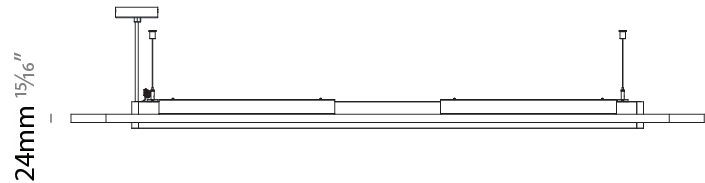

GENERAL

Series: Parallel
Brand: Prolicht
Division: Architectural
Mounting Type: Suspension
Mounting Location: Ceiling
Subcategory: Acoustic

PHYSICAL

Shape: Oblong
Length (mm): 1800
Length (in): 70 ⁷/₈
Width (mm): 500
Width (in): 19 ¹¹/₁₆
Light Distribution: Direct
Diffuser: PMMA - Opal / Micro-Prism
Fixture Finish: SSR / BKV / CWI / CRY / HAB / UFT / ITA / RUA / FTG / MYG / LOD / PUS / FRO / FUP / KIA / POP / BLS / SPG / MEY / GOH / GUM / CHC / COM / ABZ / JAG / OBR / MOS / ROR
Holder Finish: ANC / ASH / BNA / BTC / BZE / CEL / EGG / EVG / FOG / FOS / FST / FUA / IRI / IRO / KHA / LIC / LIM / MER / MSN / MUS / ONX / PEA / PLU / POL / PPY / RAY / ROY / RST / STE / SWD / TAN / TAU
Fixture Material: Aluminum
Cable Details: 2,000mm / 78 3/4" or 6,000mm / 236 1/4" Transparent Cable

ELECTRICAL

Lamp Type: LED (Zhaga Standard)
Input Wattage (W): 31
Total Output Wattage (W): 28.2
Dimming: Phase Dimming / 0-10V Dimming / Matter Dimming
Driver Included: Yes
Driver Location: Integrated
Driver Type: Constant Current - 120 / 277Vac
Driver Class: Class 2
Input Voltage (V): 120 - 277

LED

Color Temperature (°K): 2700 / 3000 / 3500 / 4000
Nominal Lumen (lm): Max 2729
CRI: >90 CRI
Lamp Life (hrs): 50000

OPTICAL

RATINGS AND CERTIFICATIONS

Certified By: CSA Certified to UL and CSA Standards
IP rating: IP20