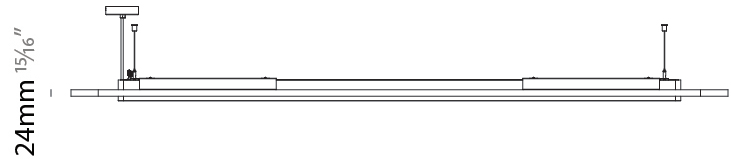

GENERAL

Series: Parallel
Brand: Prolicht
Division: Architectural
Mounting Type: Suspension
Mounting Location: Ceiling
Subcategory: Acoustic

PHYSICAL

Shape: Oblong
Length (mm): 2400
Length (in): 94 1/2
Width (mm): 500
Width (in): 19 11/16
Light Distribution: Direct
Diffuser: PMMA - Opal / Micro-Prism
Fixture Finish: SSR / BKV / CWI / CRY / HAB / UFT / ITA / RUA / FTG / MYG / LOD / PUS / FRO / FUP / KIA / POP / BLS / SPG / MEY / GOH / GUM / CHC / COM / ABZ / JAG / OBR / MOS / ROR
Holder Finish: ANC / ASH / BNA / BTC / BZE / CEL / EGG / EVG / FOG / FOS / FST / FUA / IRI / IRO / KHA / LIC / LIM / MER / MSN / MUS / ONX / PEA / PLU / POL / PPY / RAY / ROY / RST / STE / SWD / TAN / TAU
Fixture Material: Aluminum
Cable Details: 2,000mm / 78 3/4" or 6,000mm / 236 1/4" Transparent Cable

ELECTRICAL

Lamp Type: LED (Zhaga Standard)
Input Wattage (W): 40
Total Output Wattage (W): 36
Dimming: Phase Dimming / 0-10V Dimming / Matter Dimming
Driver Included: Yes
Driver Location: Integrated
Driver Type: Constant Current - 120 / 277Vac
Driver Class: Class 2
Input Voltage (V): 120 - 277

LED

Color Temperature (°K): 2700 / 3000 / 3500 / 4000
CRI: >90 CRI
Lamp Life (hrs): 50000

OPTICAL

RATINGS AND CERTIFICATIONS

Certified By: CSA Certified to UL and CSA Standards
IP rating: IP20