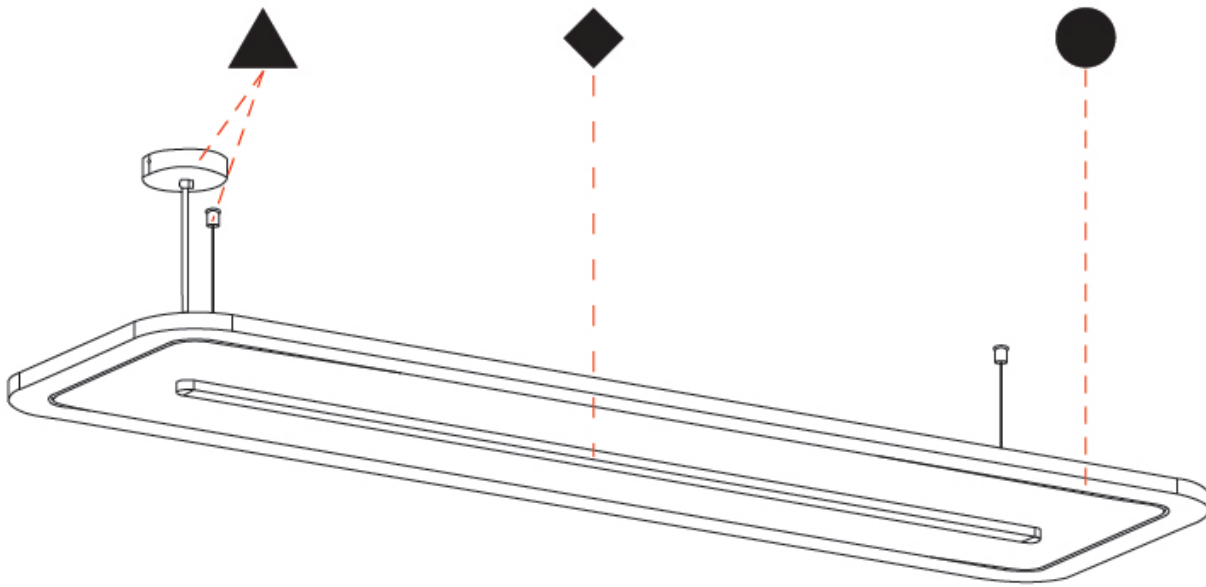

PARALLEL SUSPENSION

A300375-

PROJECT	_____
TYPE	_____
SPECIFIER	_____
QUANTITY	_____
DATE	_____