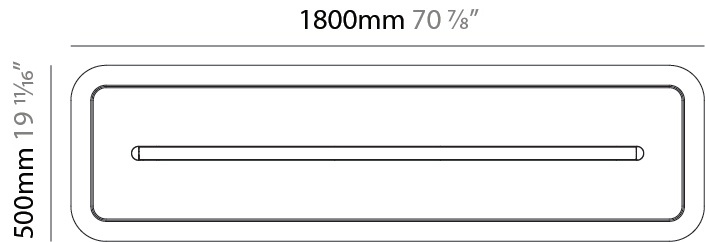

GENERAL

Series: Parallel
Brand: Prolicht
Division: Architectural
Mounting Type: Suspension
Mounting Location: Ceiling
Subcategory: Acoustic

PHYSICAL

Shape: Oblong
Length (mm): 1800
Length (in): 70 ⁷/₈
Width (mm): 500
Width (in): 19 ¹¹/₁₆
Light Distribution: Direct
Diffuser: PMMA - Opal / Micro-Prism
Fixture Finish: SSR / BKV / CWI / CRY / HAB / UFT / ITA / RUA / FTG / MYG / LOD / PUS / FRO / FUP / KIA / POP / BLS / SPG / MEY / GOH / GUM / CHC / COM / ABZ / JAG / OBR / MOS / ROR
Holder Finish: ANC / ASH / BNA / BTC / BZE / CEL / EGG / EVG / FOG / FOS / FST / FUA / IRI / IRO / KHA / LIC / LIM / MER / MSN / MUS / ONX / PEA / PLU / POL / PPY / RAY / ROY / RST / STE / SWD / TAN / TAU
Fixture Material: Aluminum
Cable Details: 2,000mm / 78 3/4" or 6,000mm / 236 1/4" Transparent Cable

ELECTRICAL

Lamp Type: LED (Zhaga Standard)
Input Wattage (W): 31
Total Output Wattage (W): 28.2
Dimming: Phase Dimming / 0-10V Dimming / Matter Dimming
Driver Included: Yes
Driver Location: Integrated
Driver Type: Constant Current - 120 / 277Vac
Driver Class: Class 2
Input Voltage (V): 120 - 277

LED

Color Temperature (°K): 2700 / 3000 / 3500 / 4000
Nominal Lumen (lm): Max 2729
CRI: >90 CRI
Lamp Life (hrs): 50000

OPTICAL

RATINGS AND CERTIFICATIONS

Certified By: CSA Certified to UL and CSA Standards
IP rating: IP20